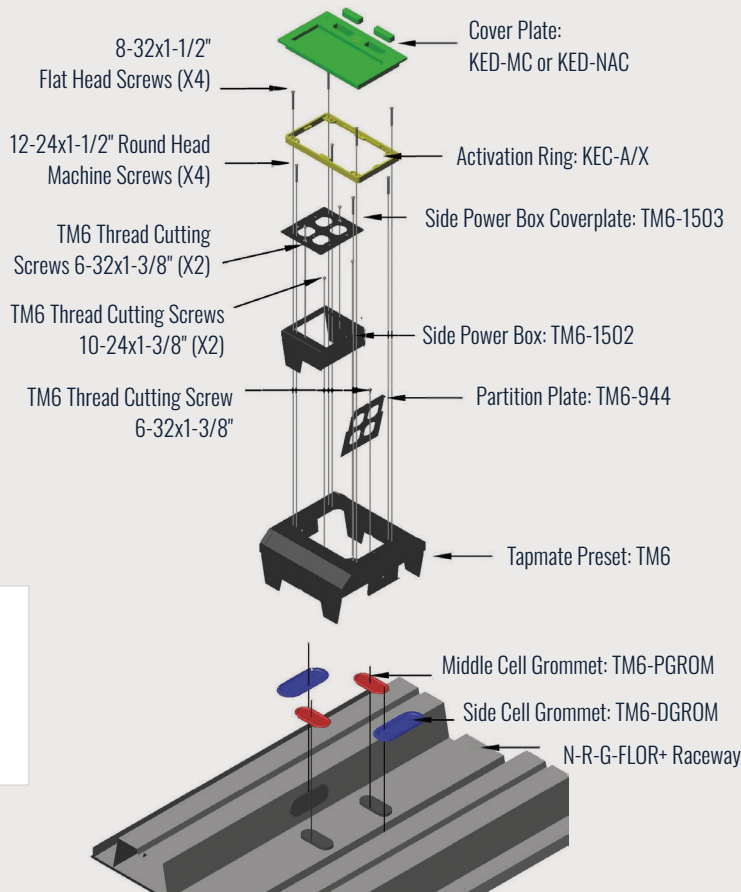

N-R-G-FLOR+ Assemblies

Applications:

- Open Office Environments
- Casinos
- Libraries
- Fitness Centers
- and more

Code Reference

Cellular Metal Floor Raceway & Fittings:

File E224998 Guide RINV

Meets Article 390 of NEC

KED-MC

Cover Plate

Color Options

Powder Coated:

Black Satin

Brushed Nickel

Charcoal

Oil Rubbed Bronze

Anodized:

Silver

Bronze

TM6-1502

Side Power Box

TM6-1503

Side Power Cover Plate

KEC-A/X

Activation Ring

N-R-G-FLOR+

Raceway

Profile: QL-GKX-63-24

KED-NAC

Cover Plate

Color Options

Black